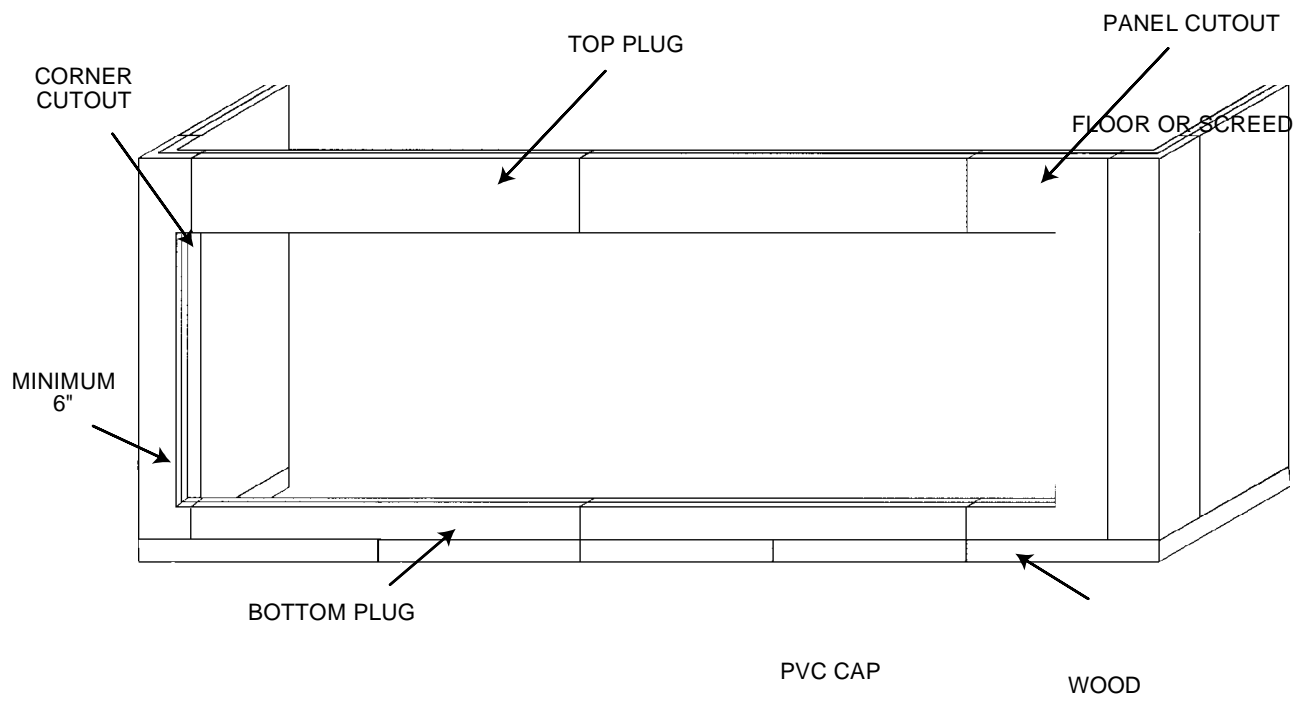

▶ Reach-In Display Doors

Glass buckopenings may be placed in any wall. The minimum clearance between the buckopening and an outside corner is 6".