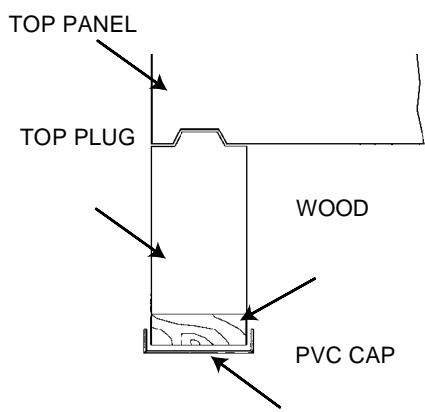

▶ Reach-In Display Doors

Glass buckopenings may be placed in any wall. The minimum clearance between the buckopening and an outside corner is 6".